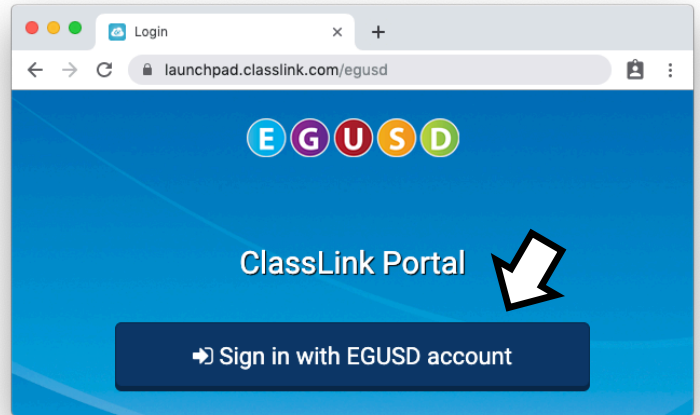

# STUDENT PORTAL

## INSTRUCTIONS FOR STUDENTS TO LOGIN AT HOME FROM ANY BROWSER:

1. Type **portal.egusd.net** and press **Enter**.

2. Click the blue **Sign-in** button.

3. Enter **Username & Password**, then click the **Sign-in** button.