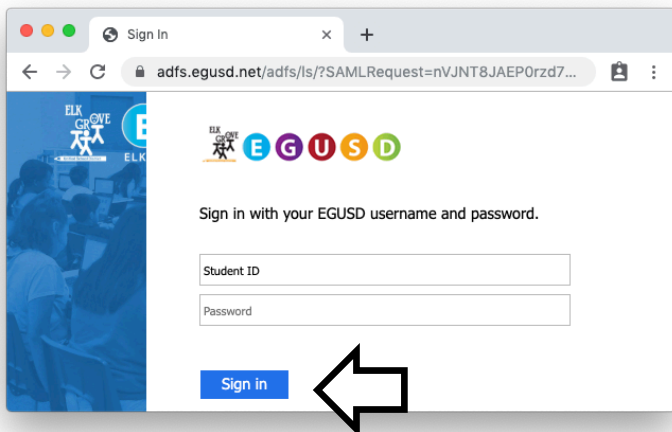

## INSTRUCTIONS FOR STUDENTS TO LOGIN AT HOME FROM ANY BROWSER:

1. Type **portal.egusd.net** and press **Enter**.

2. Click the blue **Sign-in** button.

3. Enter **Username & Password**, then click the **Sign-in** button.

4. You're in! Click on an **Icon** to get started.

**NOTE:** To access math homework, click on Think Central>My Library>Practice Book icon