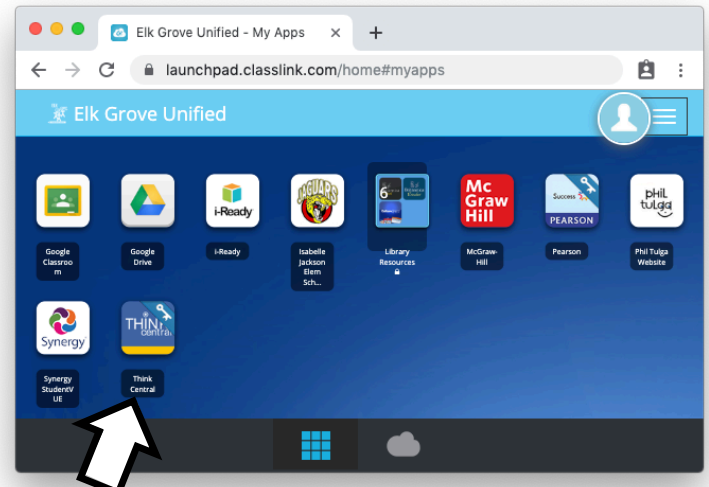

## INSTRUCTIONS FOR STUDENTS TO LOGIN AT HOME FROM ANY BROWSER:

1. Type **portal.egusd.net** and press **Enter**.

2. Click the blue **Sign-in** button.

3. Enter **Username & Password**, then click the **Sign-in** button.

4. You're in! Click on an **Icon** to get started.

**NOTE:** To access math homework, click on Think Central>My Library>Practice Book icon